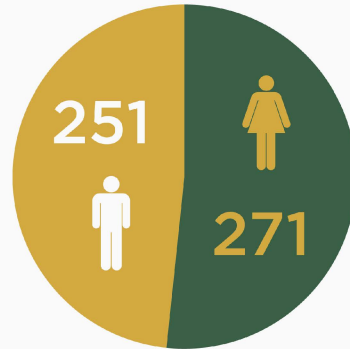

LDS Business College
2020 Graduate Profile

522
Graduates

of graduates are
from the U.S.
(66%)

156

First-Generation
College Students
(30%)

601

two-year degrees
in 20 programs

265

certificates
awarded

277

Returned
Missionaries
(53%)

34%

International
Students
(from 39 countries)

Est. **1886**

#ldsbc2020
ldsbc.edu

Graduates join an Alumni Association comprised of

100,000+
former students.